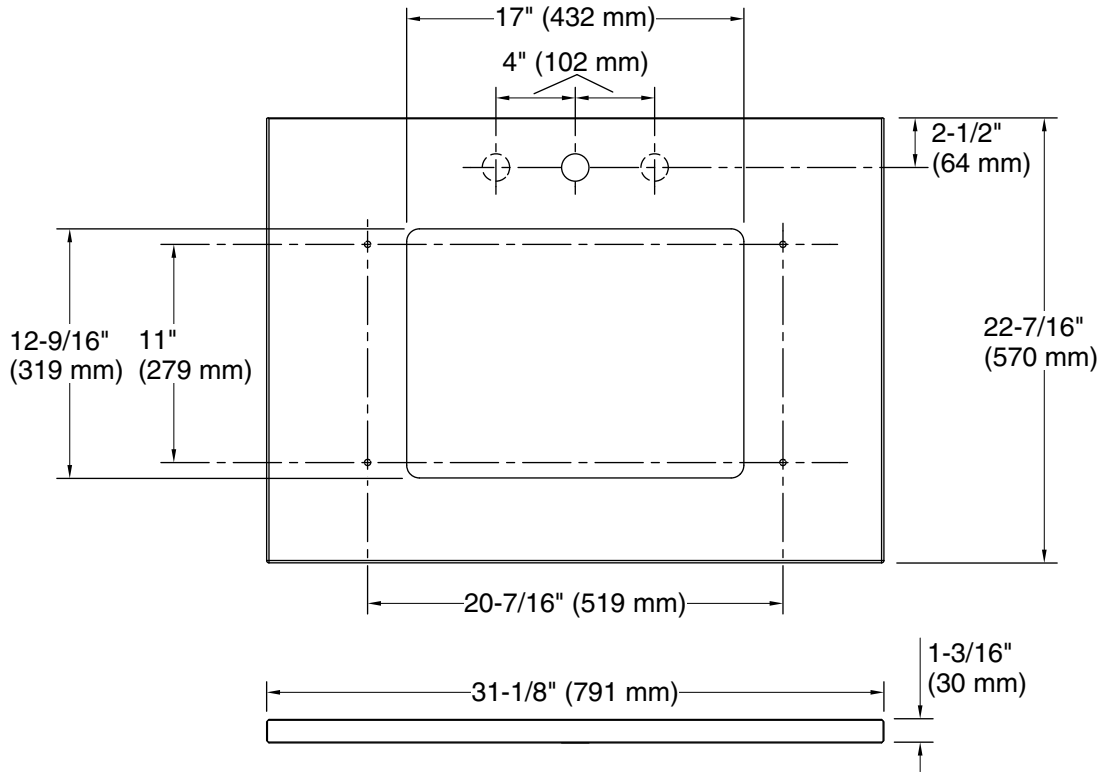

Material

- Silestone™ quartz

Installation

- Vanity top
- Single faucet hole with pilot holes for optional 8" (203 mm) widespread faucet configuration

Included Components

Additional Components:
Mounting Screws

Technical Information

All product dimensions are nominal.

Installation: Vanity top/ITB

Number of deck holes: 1

Notes

Install this product according to the installation instructions.